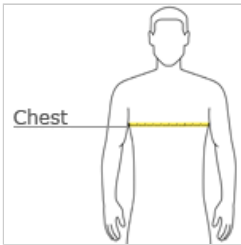

HOW TO MEASURE

CHEST WIDTH

Measure under the arm and around the fullest part of the chest with arms down, keeping tape horizontal.

SIZE CHART

	XS	S	M	L	XL	2XL	3XL	4XL
Chest	32-34	35-37	38-40	41-43	44-46	47-49	50-53	54-57